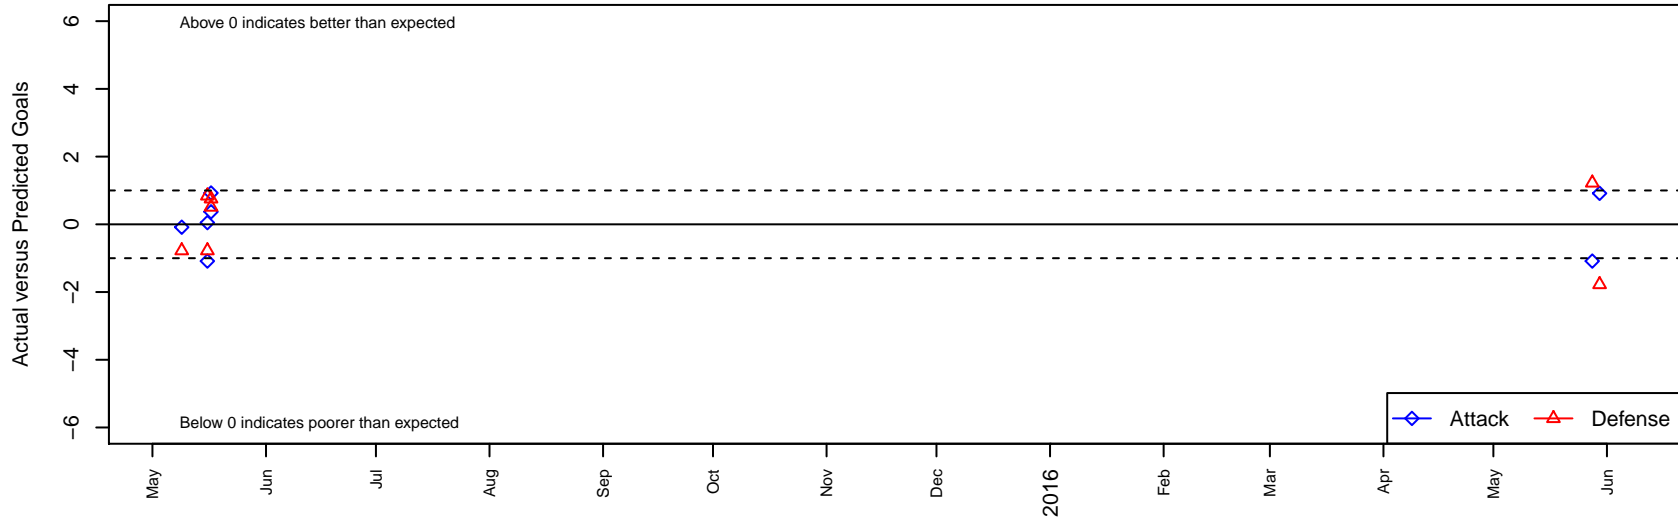

Idaho Rush Premier B96

Idaho Rush Soccer
Boise, ID
B96 total strength=1497
attack=26.5 defense=4.74

alt names used:
IDAHO RUSH PREMIER (ID)

Venues played:
2014 Spr Idaho D3 U18
2014 ID State Cup U18
2015 ID State Cup U19 U19

Idaho Rush Premier B96
Dots are actual minus expected GF (blue circles) and GA (red triangles).
Blue line is smoothed change in attack strength. Red is smoothed change in defense strength.

date	home		away		venue	pred.home	pred.away
2016-05-30	Idaho Rush Premier B96	2	Boise Nationals Milan B96	4	2015 ID State Cup U19 U19	1.09	2.22
2016-05-28	Boise Nationals Milan B96	1	Idaho Rush Premier B96	0	2015 ID State Cup U19 U19	2.22	1.09
2015-05-17	Twin Falls Rapids B96	0	Idaho Rush Premier B96	7	2014 ID State Cup U18	0.51	6.63
2015-05-17	Idaho Rush Premier B96	3	Sting SC Thompson B96	1	2014 ID State Cup U18	2.08	1.75
2015-05-16	FC Nova SuperNova Black B96	2	Idaho Rush Premier B96	4	2014 ID State Cup U18	2.84	3.95
2015-05-16	Boise Nationals Milan B96	3	Idaho Rush Premier B96	0	2014 ID State Cup U18	2.22	1.09
2015-05-09	Idaho Rush Premier B96	1	Boise Nationals Milan B96	3	2014 Spr Idaho D3 U18	1.09	2.22